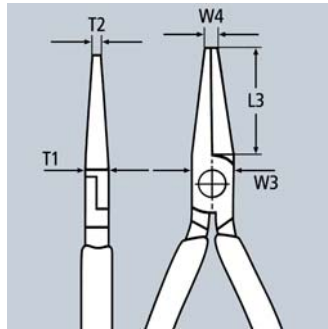

**Style 2**

long, half-round jaws; knurled gripping surfaces

**Style 3**

long, round jaws; smooth gripping surfaces

30 11 160

30 25 160

30 36 160

Article-No.	EAN	↔ mm	Style	Pliers	Head	Handles	Dimensions					⚖ g	
							L3 mm	W3 mm	T1 mm	W4 mm	T2 mm		
30 11 140	033936	140					42.0	15.0	8.0	2.5	4.0	86	
30 11 160	023128	160		1	black atramentized	polished	plastic coated	46.5	16.5	9.5	3.0	5.0	121
30 11 190	013051	190						50.0	18.5	9.5	3.0	7.0	140
30 13 140	016298	140		1	chrome plated		plastic coated	42.0	15.0	8.0	2.5	4.0	87
30 13 160	043485	160						46.5	16.5	9.5	3.0	5.0	118
30 15 140	042914	140						42.0	15.0	8.0	2.5	4.0	106
30 15 160	035046	160		1	chrome plated		with multi-component grips	46.5	16.5	9.5	3.0	5.0	149
30 15 190	001881	190						50.0	18.5	8.0	3.0	7.0	171
30 16 160	001904	160	   	1	chrome plated		insulated with multi-component grips, VDE-tested	46.5	16.5	9.5	3.0	5.0	150
30 21 140	042433	140						42.0	15.0	8.0	2.5	2.0	95
30 21 160	035053	160		2	black atramentized	polished	plastic coated	50.0	16.5	9.5	3.0	2.5	121
30 21 190	016366	190						50.0	18.5	8.0	3.0	2.4	135
30 23 140	016373	140		2	chrome plated		plastic coated	42.0	15.0	8.0	2.5	2.0	95
30 25 140	001980	140						42.0	15.0	8.0	2.5	2.0	114
30 25 160	035060	160		2	chrome plated		with multi-component grips	50.0	16.5	9.5	3.0	2.5	151
30 25 190	043515	190						50.0	18.5	8.0	3.0	2.4	168
30 31 160	035077	160		3	black atramentized	polished	plastic coated	41.0	16.5	9.5	5.0	2.5	110
30 33 160	043539	160		3	chrome plated		plastic coated	41.0	16.5	9.5	5.0	2.5	111
30 35 140	043102	140						37.5	15.0	8.0	4.0	2.0	102
30 35 160	035084	160		3	chrome plated		with multi-component grips	41.0	16.5	9.5	5.0	2.5	138
30 36 160	002123	160	   	3	chrome plated		insulated with multi-component grips, VDE-tested	41.0	16.5	9.5	5.0	2.5	141