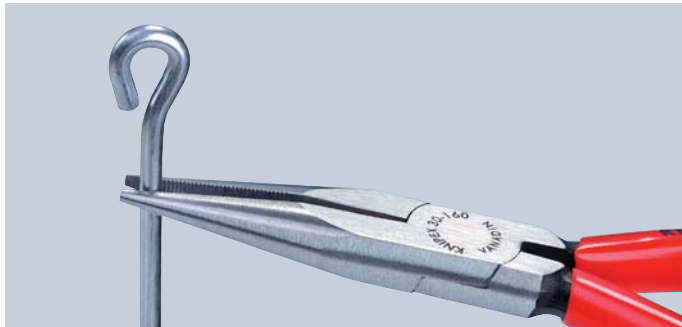

Long Nose Pliers

DIN ISO 5745

30

- > heavy-duty and hard-wearing gripping pliers
- > different jaw styles
- > Chrome vanadium electric steel, forged, oil-hardened

Style 1

long, trapezoidal jaws; knurled gripping surfaces

Style 2

long, half-round jaws; knurled gripping surfaces

Style 3

long, round jaws; smooth gripping surfaces

30 11 160